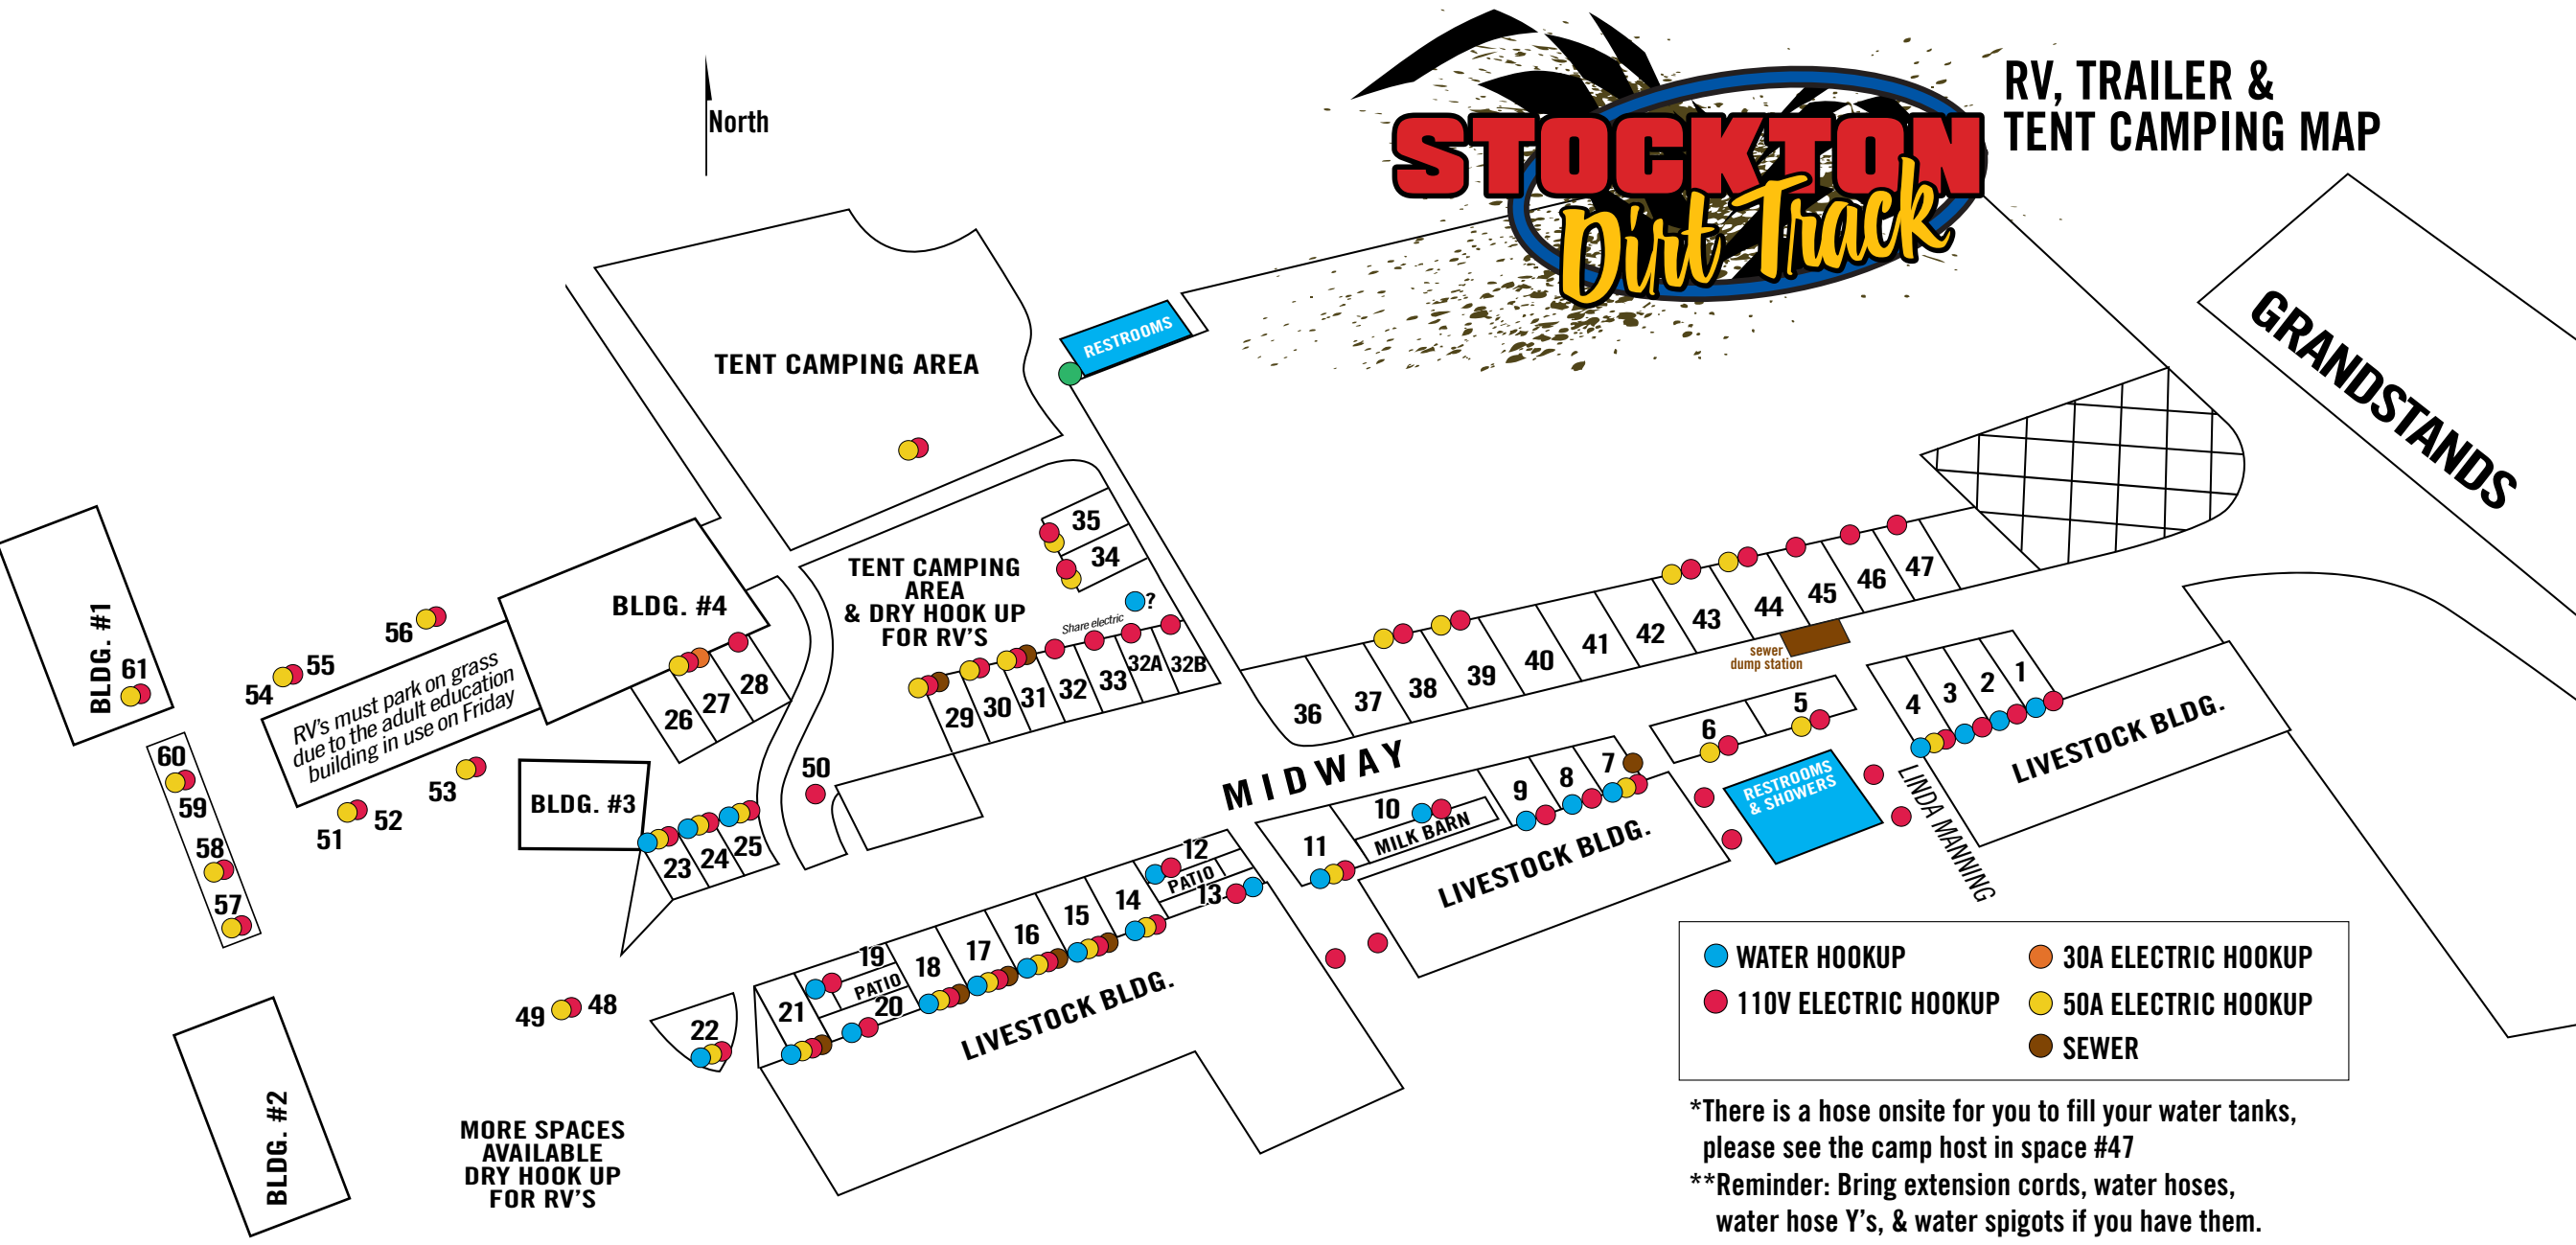

STOCKTON Dirt Track

RV, TRAILER & TENT CAMPING MAP

916-370-9417 FOR RESERVATIONS

Stockton Dirt Track • 1658 S. Airport Way • Stockton, CA 95206 • www.StocktonDirtTrack.com