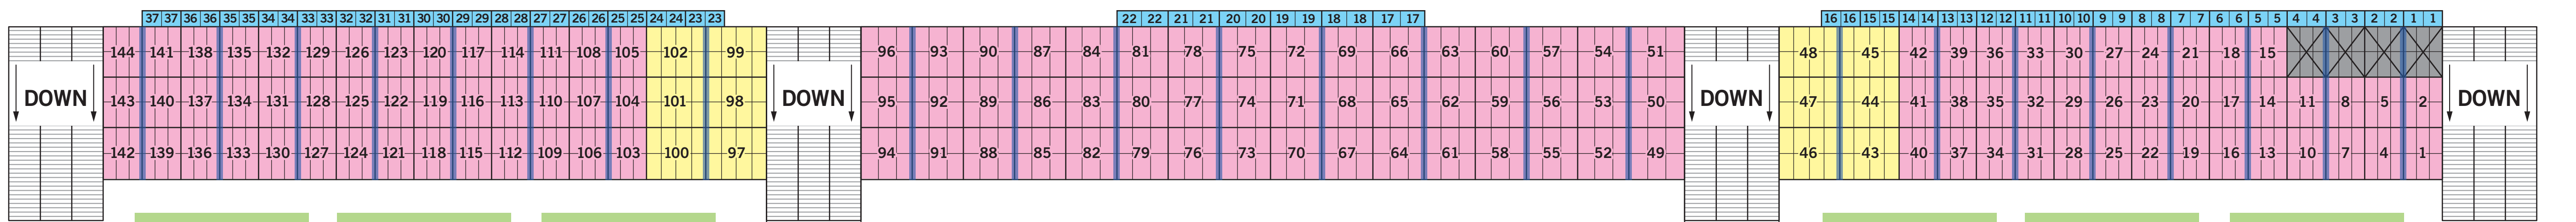

AISLE

AISLE

AISLE

GENERAL ADMISSION BLEACHER SEATS

Aisle between boxes

GENERAL ADMISSION BLEACHER SEATS

RACE TRACK

- GENERAL ADMISSION BLEACHER SEATS
- RESERVED TICKET SEATS

- 8-SEAT BOX *(must purchase eight tickets for box seats)*
- 6-SEAT BOX *(must purchase six tickets for box seats)*
- HANDICAPPED SEATS *(must purchase two tickets for both seats)*

864 Box Seats Available • 2,435 Reserved Seats Available • 74 Handicapped Seats Available = 3,373 Grandstand Seats
3,000 General Admission Seats Available